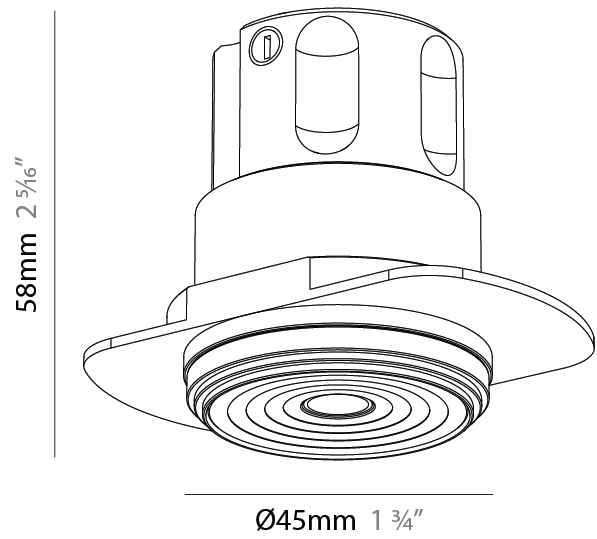

GENERAL

Series: Studio Collection
Subseries: Studio Collection 1
Partner: Prolicht
Division: Architectural
Installation: Trimless
Product Type: Downlight
Mounting Location: Ceiling
Light Distribution: Direct

PHYSICAL

Aperture Sizes - Downlights: 1"
Shape: Round
Diameter (mm): 38
Diameter (in): 1 1/2
Height (mm): 58
Height (in): 2 5/16
Ceiling Thickness (mm): 1 - 30
Ceiling Thickness (in): 1/16 - 1 3/16
Min. Recessing Depth (mm): 65
Min. Recessing Depth (in): 2 9/16
Weight (kg): 0.137
Fixture Finish: SSR / BKV / CWI / CRY / HAB / UFT / ITA / RUA / FTG / MYG / LOD / PUS / FRO / FUP / KIA / POP / BLS / SPG / MEY / GOH / CHC / COM / ABZ / JAG / OBR / MOS / ROR
Accent Finish: ALU / PBR
Fixture Material: Extruded Aluminum
Cut-out Measurements: 45mm, 1 3/4" Diameter

ELECTRICAL

Lamp Type: LED (Zhaga Standard)
Input Wattage (W): 6
Total Output Wattage (W): 5.4
Dimming: Tri-Mode (Non-Dimming and Phase Dimming (120Vac only) and 0-10V Dimming)
Driver Included: No
Driver Location: Remote
Driver Type: Constant Current - Universal
Driver Class: Class 2
Input Voltage (V): 120 - 277
Constant Current (MA): 500

LED

Color Temperature (°K): 2700 / 3000 / 3500 / 4000
Max. Delivered Lumen (lm): 310 / 328 / 347 / 356
Nominal Lumen (lm): 460 / 487 / 514 / 528
CRI: >90 CRI
Lamp Life (hrs): 50000

OPTICAL

Beam Angle: 32 / 58

RATINGS AND CERTIFICATIONS

Certified By: CSA Certified to UL and CSA Standards
IP rating: IP40